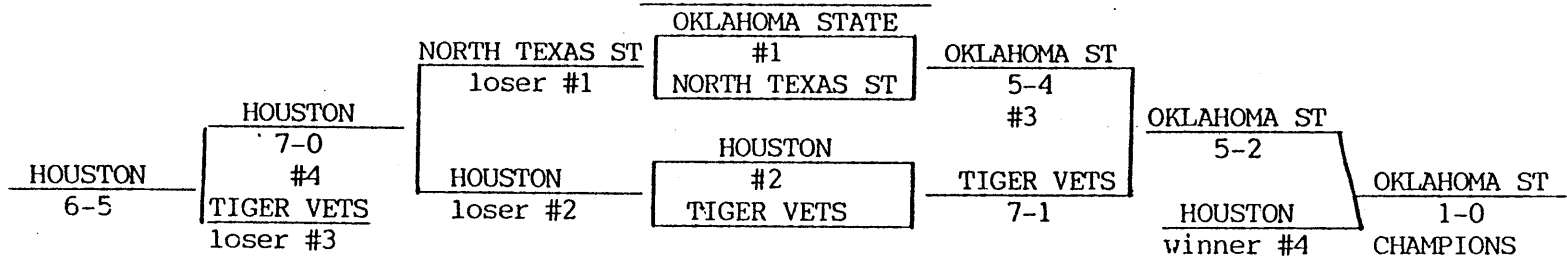

DEVOTIE CONFERENCE