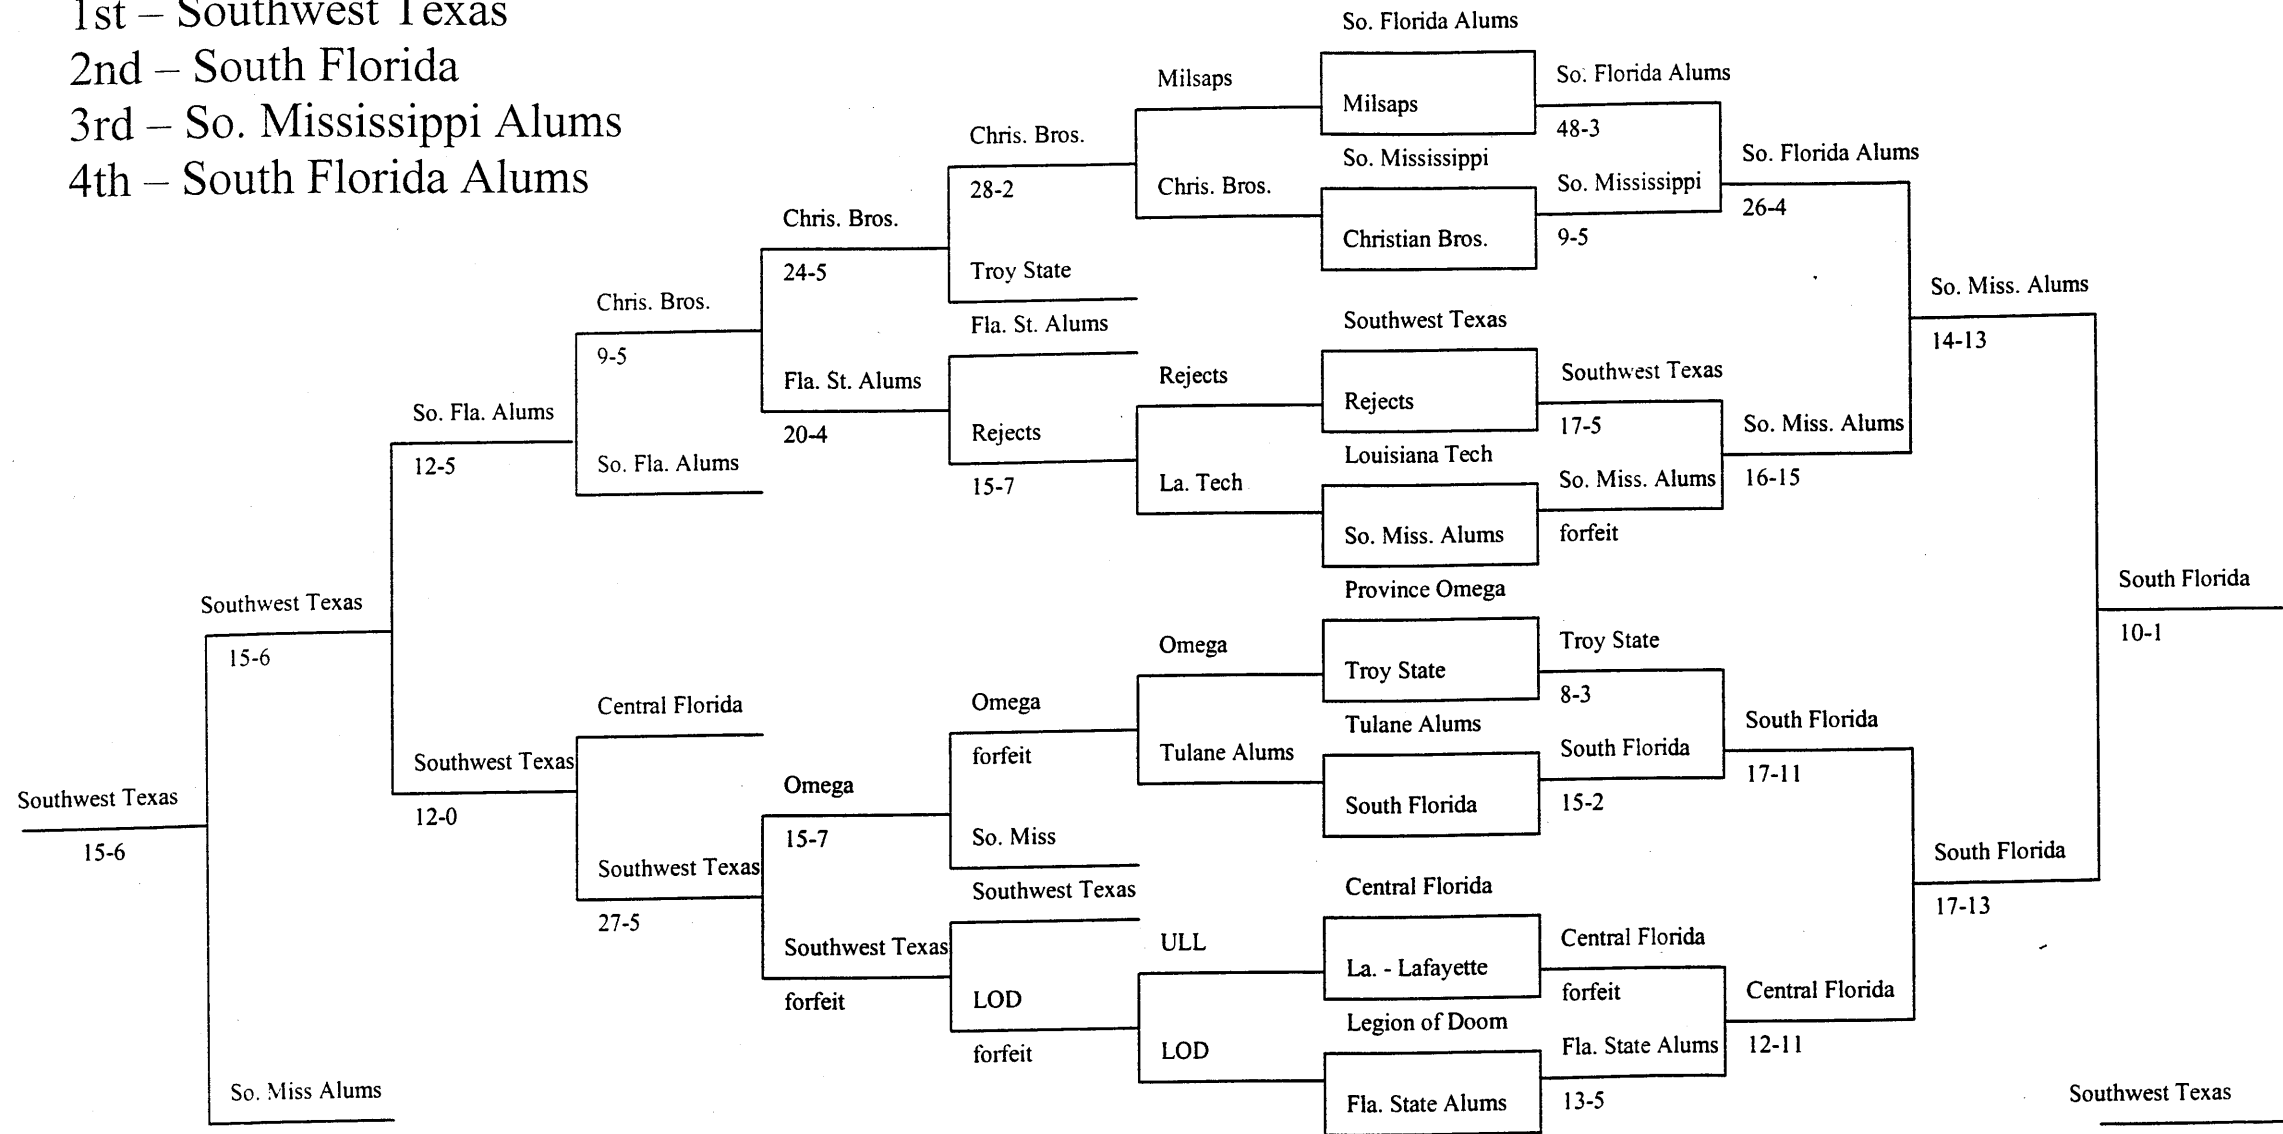

2002 SAE WORLD SERIES

ΣAE World Series

- 1st – Southwest Texas
- 2nd – South Florida
- 3rd – So. Mississippi Alums
- 4th – South Florida Alums

**New Orleans 2002
17th Annual**

Southwest Texas
9-8, 11-10 **CHAMPIONS**